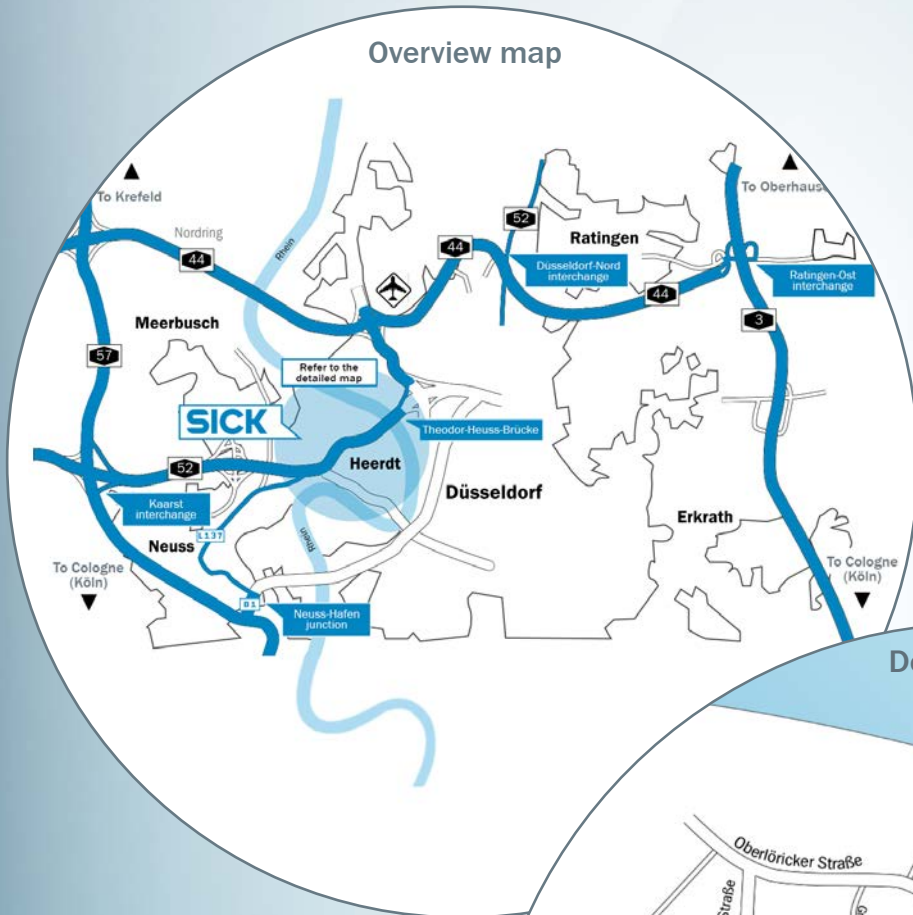

DIRECTIONS – YOUR PATH RIGHT TO US

SICK Vertriebs-GmbH in Düsseldorf is in a very convenient location accessible to many forms of transportation. The Düsseldorf Central Railway Station is about 7 km (4.3 miles) away from the SICK location. Close proximity to the A3, A44, A46, A52 and A57 autobahns offers connection options in every direction. The Düsseldorf International Airport (DUS) is about 20 minutes away.

SICK
Sensor Intelligence.

Overview map

Detailed map

ARRIVAL BY:

TRAIN

Get off at the Düsseldorf Central Railway Station and take the U74 subway line heading towards Lörick or the U76 line towards Krefeld. Get off at the "Löricker Strasse" stop. Go left on Schiessstrasse down to the next intersection. At the intersection, turn right onto Willstätterstrasse. You can find us in Building No. 30 on the right.

CAR

From Cologne (Köln), A3

Refer to the overview map: Drive on the A3 towards Oberhausen to the Ratingen-Ost interchange then continue on the A44 towards Krefeld to the Düsseldorf-Stockum exit. From there, continue on the B8, Danziger Strasse, towards Stockum. Then turn right onto the B7, Uerdinger Strasse, and head straight going over the Theodor Heuss Bridge.

Location

SICK Vertriebs-GmbH is just 2.5 km (1.5 miles) from the hotel. You can reach us in about 15 minutes from the “Lotharstrasse” stop. The hotel has more than 400 underground parking and outdoor parking spots. You can walk to downtown in just 7 minutes. The A52 runs near the hotel. The beautiful Rhine wetlands are located across from the hotel.