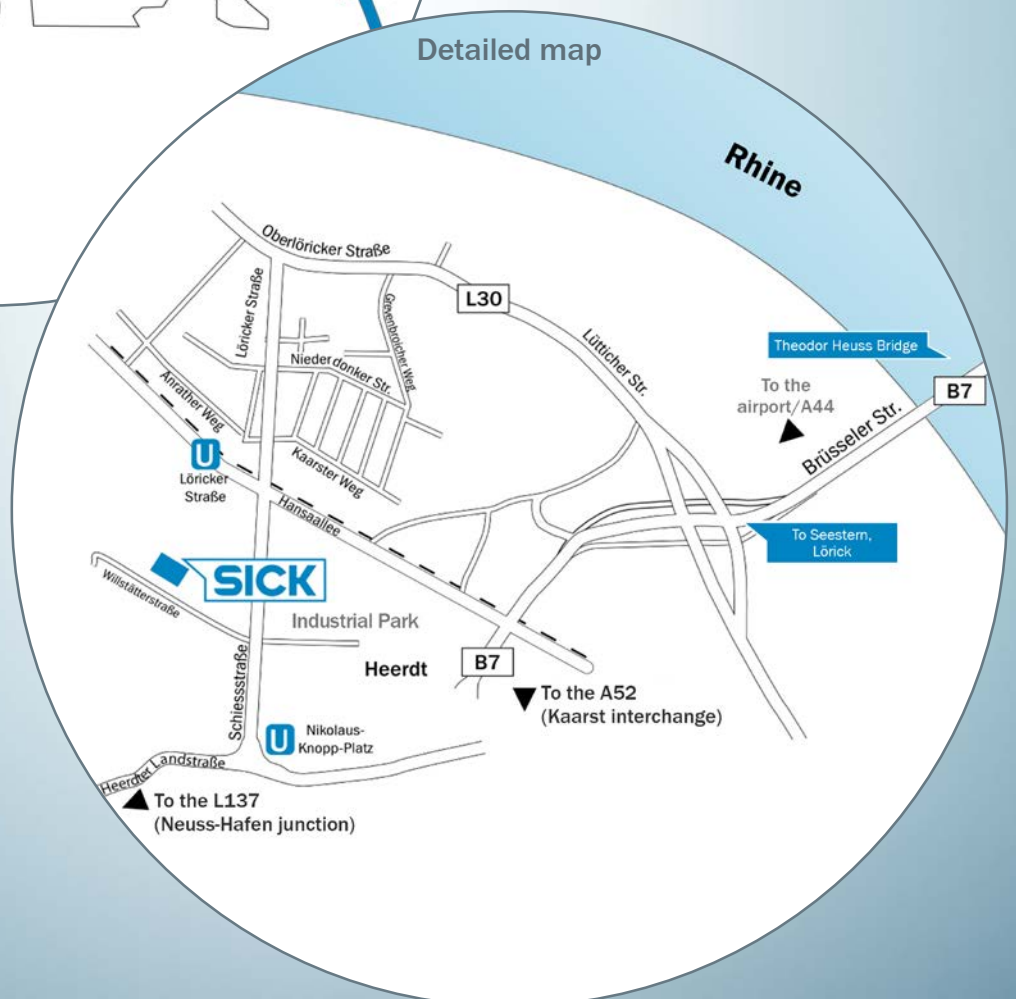

DIRECTIONS – YOUR PATH RIGHT TO US

SICK Vertriebs-GmbH in Düsseldorf is in a very convenient location accessible to many forms of transportation. The Düsseldorf Central Railway Station is about 7 km (4.3 miles) away from the SICK location. Close proximity to the A3, A44, A46, A52 and A57 autobahns offers connection options in every direction. The Düsseldorf International Airport (DUS) is about 20 minutes away.

SICK
Sensor Intelligence.

Overview map

Detailed map

ARRIVAL BY:

TRAIN

Get off at the Düsseldorf Central Railway Station and take the U74 subway line heading towards Lörick or the U76 line towards Krefeld. Get off at the "Löricker Strasse" stop. Go left on Schiessstrasse down to the next intersection. At the intersection, turn right onto Willstätterstrasse. You can find us in Building No. 30 on the right.

CAR

From Cologne (Köln), A3

Refer to the overview map: Drive on the A3 towards Oberhausen to the Ratingen-Ost interchange then continue on the A44 towards Krefeld to the Düsseldorf-Stockum exit. From there, continue on the B8, Danziger Strasse, towards Stockum. Then turn right onto the B7, Uerdinger Strasse, and head straight going over the Theodor Heuss Bridge.

Location

SICK Vertriebs-GmbH is just 2.5 km (1.5 miles) from the hotel. You can reach us in about 15 minutes from the “Lotharstrasse” stop. The hotel has more than 400 underground parking and outdoor parking spots. You can walk to downtown in just 7 minutes. The A52 runs near the hotel. The beautiful Rhine wetlands are located across from the hotel.