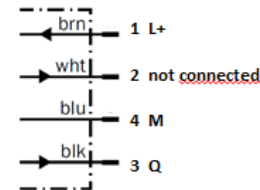

Model Name: WTB2S-2N3060S19

Part No.: 1078050

- Sensing range max. 130 mm (on objects with 90% remission)
- Reduced sensitivity
- Cable 500 mm with special connector FCI, 4-pin

Subject to change without notice.