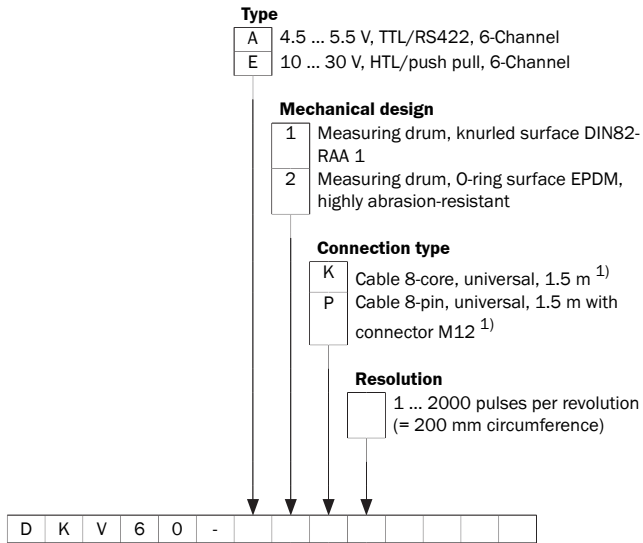

Type code

¹⁾ The universal cable outlet is positioned so that a kink-free cable in a radial or axial direction is possible.