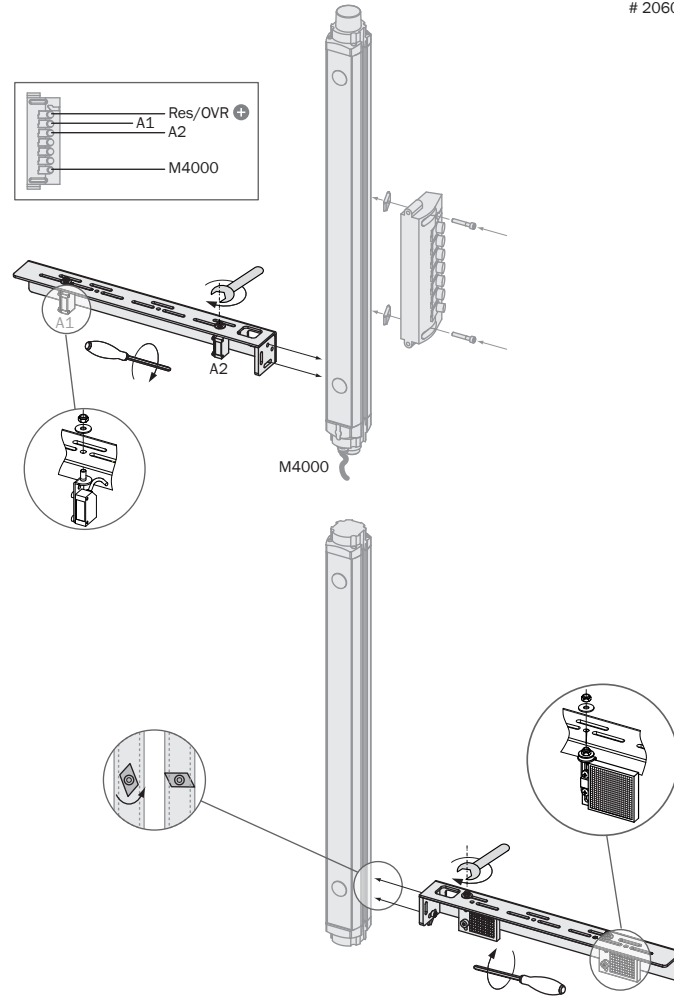

MOUNTING INSTRUCTIONS

M4000 Muting Arms

Exit monitoring with 2 sensors in hazardous area

SICK AG • Industrial Safety Systems
Erwin-Sick-Straße 1 • D-79183 Waldkirch
Germany • www.sick.com
8013527/2011-05-11 • MCM/KE
Printed in Germany (2011-05) • All rights reserved.

2060157

1 x Arm incl. 2 x WL280
1 x Arm incl. 2 x Reflector

2060156

2060157

2060156

2060156

2060156

6036678

Column mounting

Muting sensor protection