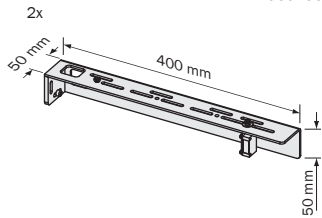

MOUNTING INSTRUCTIONS

M4000 Muting Arms

Exit monitoring with 2 sensors in hazardous area

SICK AG • Industrial Safety Systems
Erwin-Sick-Straße 1 • D-79183 Waldkirch
Germany • www.sick.com
8013527/2011-05-11 • MCM/KE
Printed in Germany (2011-05) • All rights reserved.

2060157

1 x Arm incl. 2 x WL280
1 x Arm incl. 2 x Reflector

2060156

2060157

2060156

2060156

2060156

6036678

Column mounting

Muting sensor protection