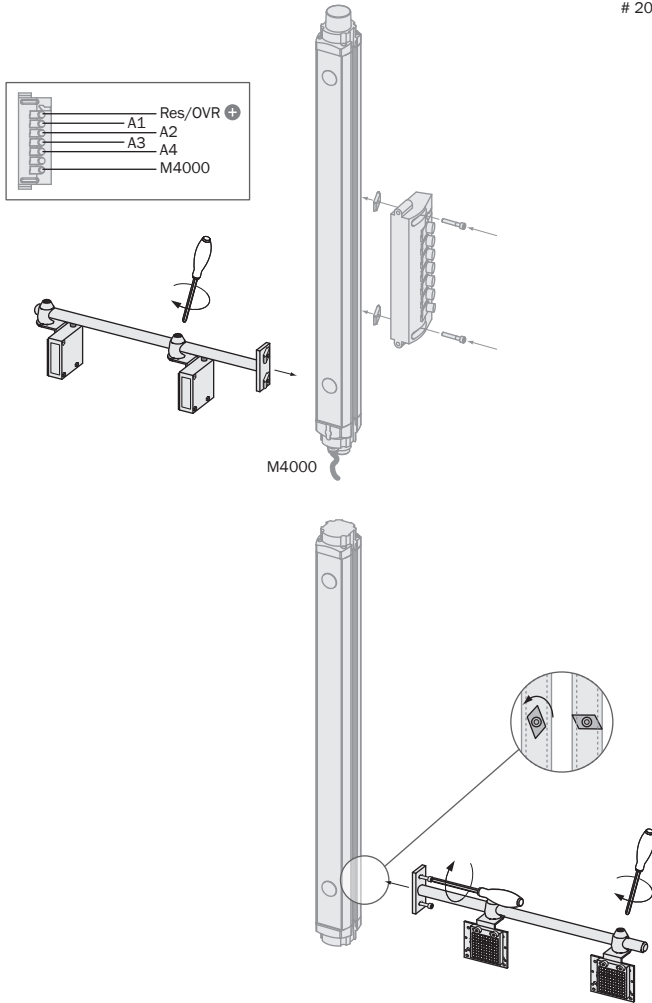

MOUNTING INSTRUCTIONS

M4000 Muting Arms

Exit monitoring with 2 sensors in hazardous area

SICK AG • Industrial Safety Systems
Erwin-Sick-Straße 1 • D-79183 Waldkirch
Germany • www.sick.com
8013527/2011-05-11 • MCM/KE
Printed in Germany (2011-05) • All rights reserved.

2060157

1 x Arm incl. 2 x WL280
1 x Arm incl. 2 x Reflector

2060156

2060157

2060156

2060156

2060156

6036678

Column mounting

Muting sensor protection