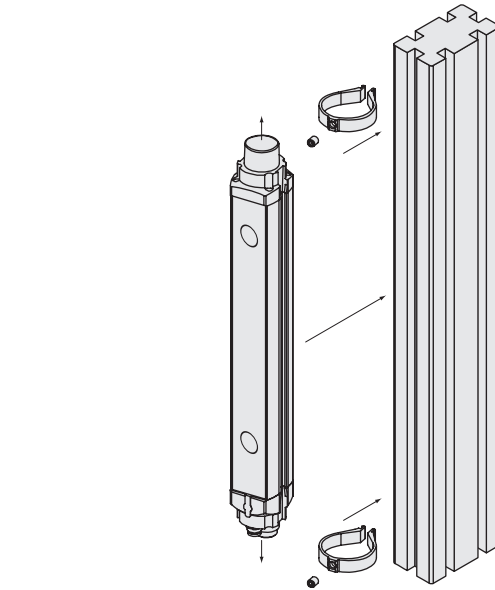

MOUNTING INSTRUCTIONS

Omega Bracket

**Bracket for Mounting of
M4000/M2000 and
C4000/C2000**

SICK AG • Industrial Safety Systems
Erwin-Sick-Straße 1 • D-79183 Waldkirch
Germany • www.sick.com
8012520/2008-03-17 • SS/KE
Printed in Germany (2008-03) • All rights
reserved.

#	Ø D
2044848	12-14 mm
2044847	12-14 mm
2044846	15-17 mm