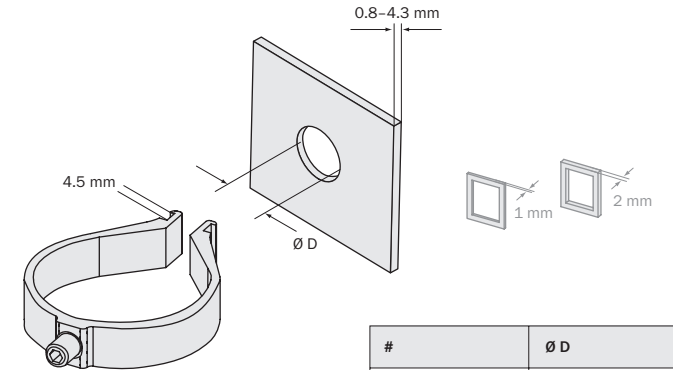

MOUNTING INSTRUCTIONS

Omega Bracket

**Bracket for Mounting of
M4000/M2000 and
C4000/C2000**

SICK AG • Industrial Safety Systems
Erwin-Sick-Straße 1 • D-79183 Waldkirch
Germany • www.sick.com
8012520/2008-03-17 • SS/KE
Printed in Germany (2008-03) • All rights
reserved.

#	Ø D
2044848	12-14 mm
2044847	12-14 mm
2044846	15-17 mm