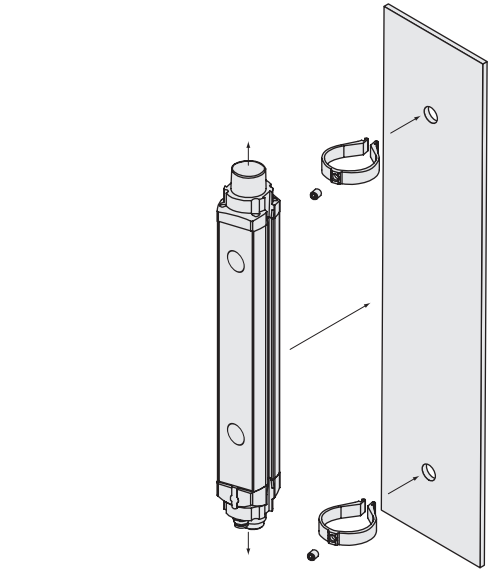

MOUNTING INSTRUCTIONS

Omega Bracket

**Bracket for Mounting of
M4000/M2000 and
C4000/C2000**

SICK AG • Industrial Safety Systems
Erwin-Sick-Straße 1 • D-79183 Waldkirch
Germany • www.sick.com
8012520/2008-03-17 • SS/KE
Printed in Germany (2008-03) • All rights
reserved.

#	Ø D
2044848	12-14 mm
2044847	12-14 mm
2044846	15-17 mm