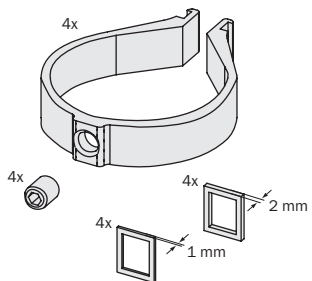

MOUNTING INSTRUCTIONS

Omega Bracket

**Bracket for Mounting of
M4000/M2000 and
C4000/C2000**

SICK AG • Industrial Safety Systems
Erwin-Sick-Straße 1 • D-79183 Waldkirch
Germany • www.sick.com
8012520/2008-03-17 • SS/KE
Printed in Germany (2008-03) • All rights
reserved.

#	Ø D
2044848	12-14 mm
2044847	12-14 mm
2044846	15-17 mm