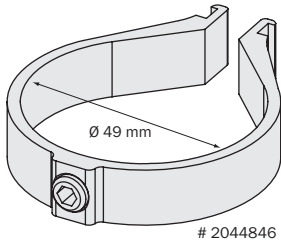

MOUNTING INSTRUCTIONS

Omega Bracket

**Bracket for Mounting of
M4000/M2000 and
C4000/C2000**

SICK AG • Industrial Safety Systems
Erwin-Sick-Straße 1 • D-79183 Waldkirch
Germany • www.sick.com
8012520/2008-03-17 • SS/KE
Printed in Germany (2008-03) • All rights
reserved.

#	Ø D
2044848	12-14 mm
2044847	12-14 mm
2044846	15-17 mm