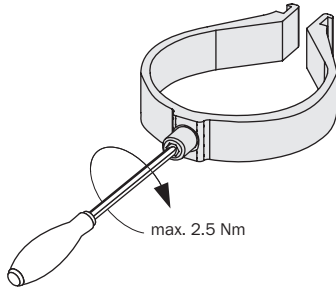

MOUNTING INSTRUCTIONS

Omega Bracket

**Bracket for Mounting of
M4000/M2000 and
C4000/C2000**

SICK AG • Industrial Safety Systems
Erwin-Sick-Straße 1 • D-79183 Waldkirch
Germany • www.sick.com
8012520/2008-03-17 • SS/KE
Printed in Germany (2008-03) • All rights
reserved.

#	Ø D
2044848	12-14 mm
2044847	12-14 mm
2044846	15-17 mm