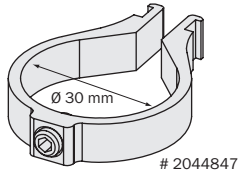

MOUNTING INSTRUCTIONS

Omega Bracket

**Bracket for Mounting of
M4000/M2000 and
C4000/C2000**

SICK AG • Industrial Safety Systems
Erwin-Sick-Straße 1 • D-79183 Waldkirch
Germany • www.sick.com
8012520/2008-03-17 • SS/KE
Printed in Germany (2008-03) • All rights
reserved.

#	Ø D
2044848	12-14 mm
2044847	12-14 mm
2044846	15-17 mm