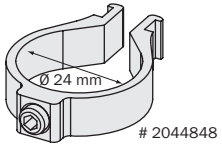

MOUNTING INSTRUCTIONS

Omega Bracket

**Bracket for Mounting of
M4000/M2000 and
C4000/C2000**

SICK AG • Industrial Safety Systems
Erwin-Sick-Straße 1 • D-79183 Waldkirch
Germany • www.sick.com
8012520/2008-03-17 • SS/KE
Printed in Germany (2008-03) • All rights
reserved.

#	Ø D
2044848	12-14 mm
2044847	12-14 mm
2044846	15-17 mm