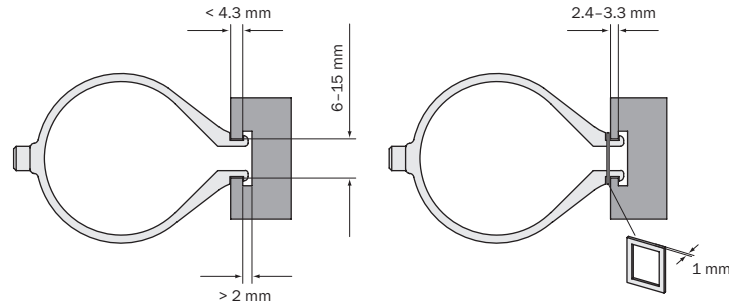

MOUNTING INSTRUCTIONS

Omega Bracket

**Bracket for Mounting of
M4000/M2000 and
C4000/C2000**

SICK AG • Industrial Safety Systems
Erwin-Sick-Straße 1 • D-79183 Waldkirch
Germany • www.sick.com
8012520/2008-03-17 • SS/KE
Printed in Germany (2008-03) • All rights
reserved.

#	Ø D
2044848	12-14 mm
2044847	12-14 mm
2044846	15-17 mm