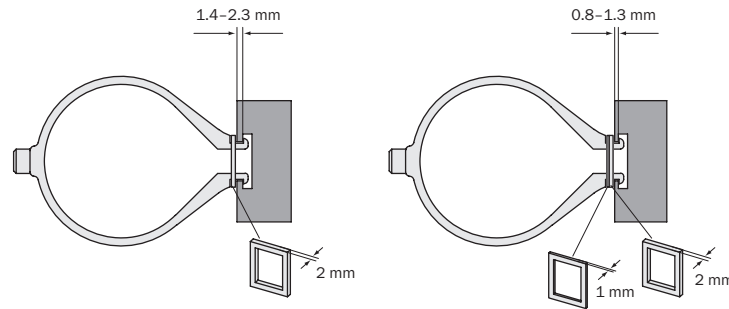

MOUNTING INSTRUCTIONS

Omega Bracket

**Bracket for Mounting of
M4000/M2000 and
C4000/C2000**

SICK AG • Industrial Safety Systems
Erwin-Sick-Straße 1 • D-79183 Waldkirch
Germany • www.sick.com
8012520/2008-03-17 • SS/KE
Printed in Germany (2008-03) • All rights
reserved.

#	Ø D
2044848	12-14 mm
2044847	12-14 mm
2044846	15-17 mm