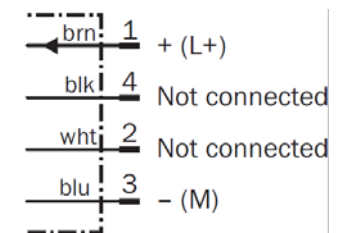

Sender WS4S-3D2236

Pin 2: not connected

Pin 4: not connected

Subject to change without notice.

SICK AG, D-79183 Waldkirch, Erwin-Sick-Str. 1, www.sick.com