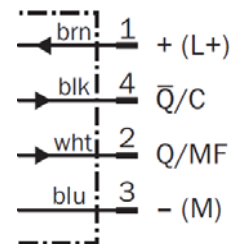

Part No.: 1074138

1. Sensor with exchanged complementary PNP outputs.
2. Sender without test input

Empfänger WE4S-3K2230

Pin 2: PNP light switching

Pin 4: PNP dark switching

Sender WS4S-3D2236

Pin 2: not connected