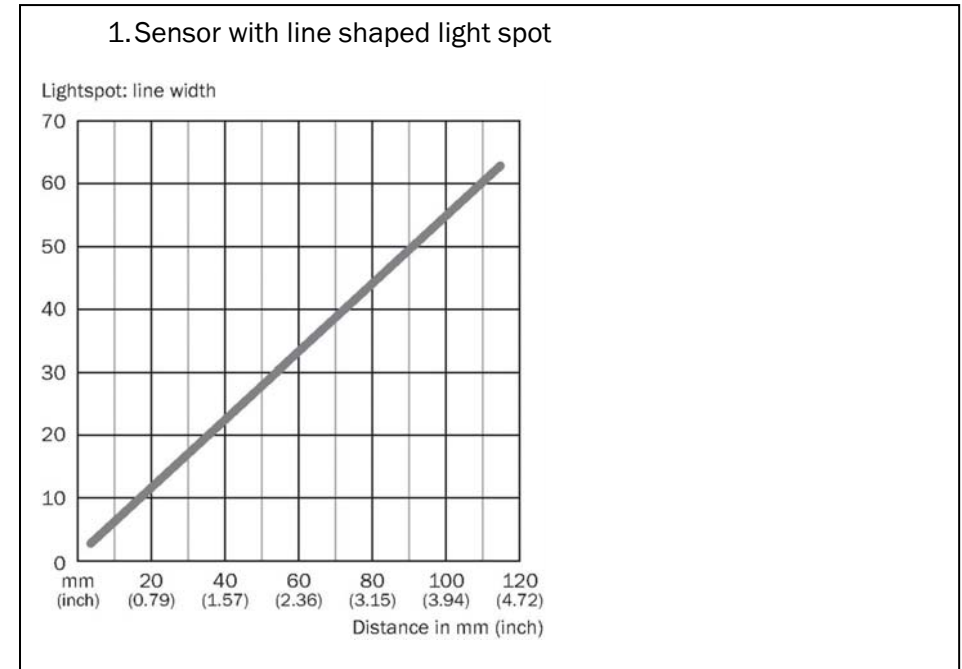

Supplement/deviation of technical data of the operating instructions MultiPulse WTB4-3:

Model Name: WTB4-3P3171S65

Part No.: 1054788

Subject to change without notice.
SICK AG, D-79183 Waldkirch, Erwin-Sick-Str. 1, www.sick.com