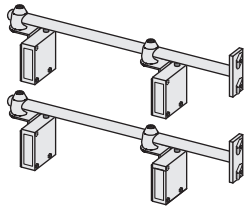

**MOUNTING INSTRUCTIONS**

**Round Steel Muting Arm Kits**

**With 4 Sensors parallel or  
2 Sensors crossed**

SICK AG • Industrial Safety Systems  
Erwin-Sick-Straße 1 • D-79183 Waldkirch  
Germany • www.sick.com  
8013389/2009-09-10 • CUMC/KE  
Printed in Germany (2009-10) • All rights reserved.

2 x Arm incl. 1 x WL280 # 2045731  
2 x Arm incl. 1 x WL14 # 2049032

2 x Arm incl. 2 x WL280 # 2045732

2 x Arm incl. 1 x Reflector # 2045510

2 x Arm incl. 2 x Reflector # 2045509