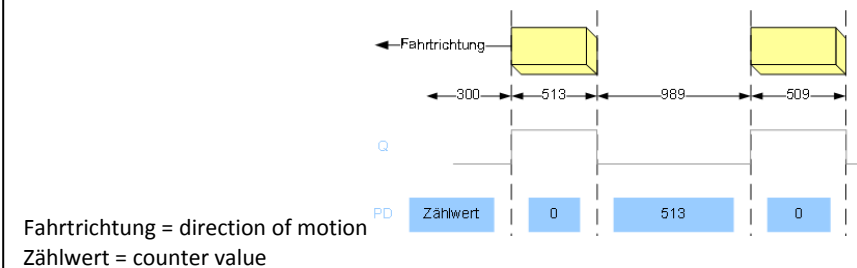

Fahrtrichtung = direction of motion
Zählwert = counter value

Subject to change without notice.
SICK AG, D-79183 Waldkirch, Erwin-Sick-Str. 1, www.sick.com