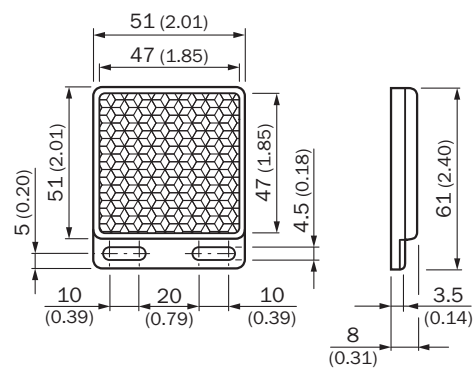

## Detailed technical data

### Technical specifications

<b>Accessory group</b>	Reflectors
<b>Accessory family</b>	Special reflectors
<b>Description</b>	High-temperature reflector, screw connection
<b>Mounting system type</b>	Screw-on, 2 hole mounting
<b>Ambient operating temperature</b>	-20 °C ... +110 °C
<b>Dimensions</b>	52 mm x 62 mm
<b>Reflective area</b>	47 mm x 47 mm
<b>Material</b>	HOT thermoplast

Dimensional drawing (Dimensions in mm (inch))