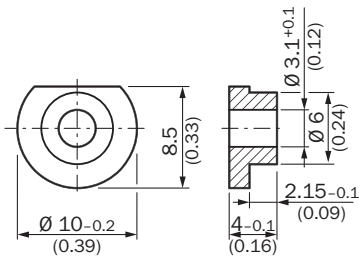

Technical specifications

Accessory group	Mounting systems
Accessory family	Assembly accessories
Items supplied	Without mounting hardware
Description	Servo clamps, small, for servo flange (clamps, eccentric fastener), 3 pcs, without mounting material

Features

Description	Servo clamps, small, for servo flange (clamps, eccentric fastener), 3 pcs, without mounting material
Items supplied	Without mounting hardware

Dimensional drawing (Dimensions in mm (inch))