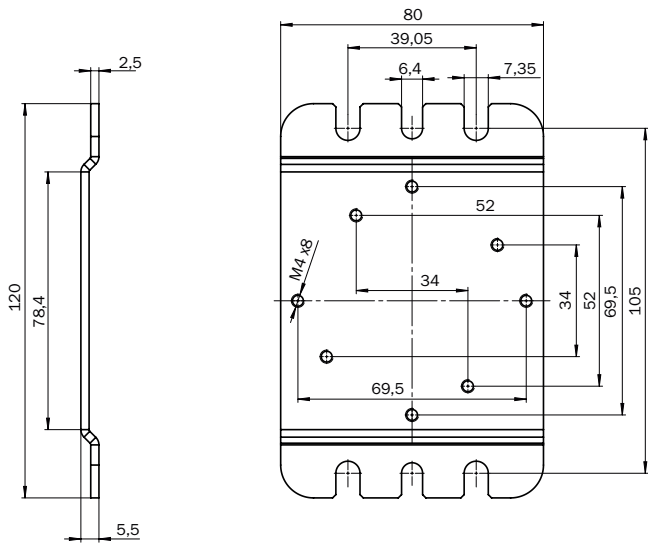

Dimensional drawing (Dimensions in mm (inch))