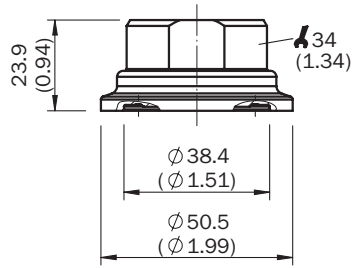

Dimensional drawing (Dimensions in mm (inch))

Hygienic process connection adapter for LFP, clamp (DIN 11864-3) BKS DN 25 form A, stainless steel 316L (Ra<=0,8 µm)