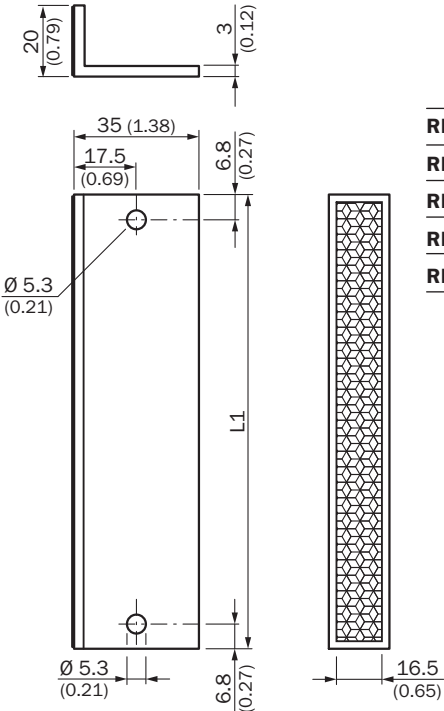

## Detailed technical data

## Features

<b>Description</b>	Reflective tape on aluminium profile, 16.5 mm x 344.3 mm, 2 hole mounting
<b>Ambient operating temperature</b>	-25 °C +65 °C

Dimensional drawing (Dimensions in mm (inch))

**L1**