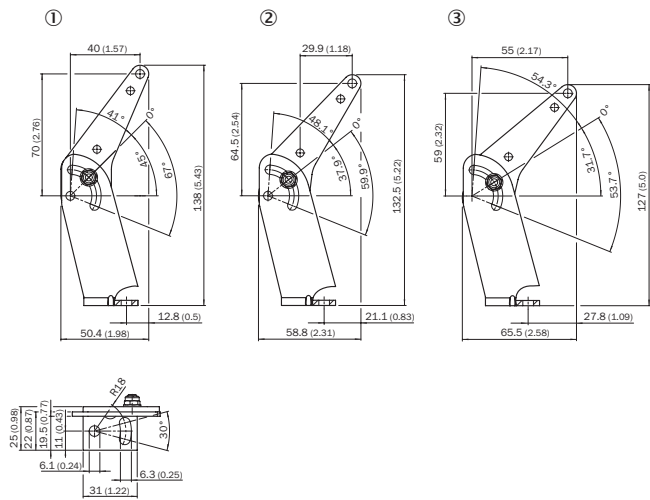

## Detailed technical data

Dimensional drawing (Dimensions in mm (inch))

- ① Setting for sensors W27, W23, W26
- ② Setting for sensors W12, W11, W16
- ③ Adjustment for sensors D50