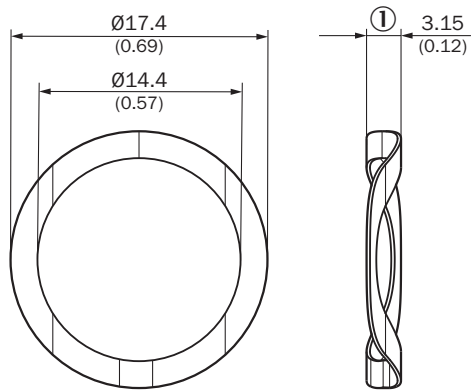

Dimensional drawing (Dimensions in mm (inch))

Corrugated spring washer

① Free height