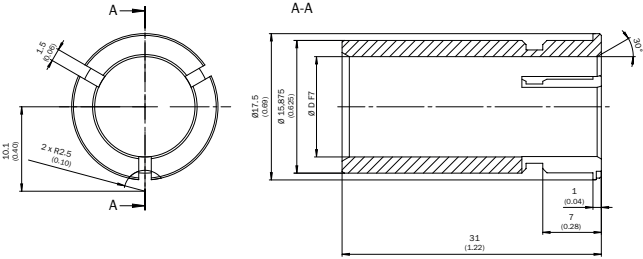

### Detailed technical data

#### Features

<b>Description</b>	Collet metal for hollow shaft, shaft diameter 12 mm, outer diameter 5/8" (15.875 mm)
<b>Material</b>	Metal
<b>Diameter</b>	15.875 mm

Dimensional drawing (Dimensions in mm (inch))