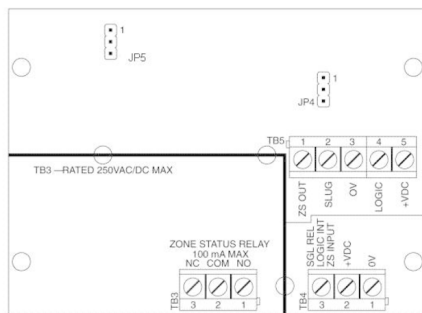

Features

Description	Zone Status interface module for WTR, 300mm upstream male cable 300mm downstream female cable
--------------------	---

Dimensional drawing (Dimensions in mm (inch))

Anschlusschema

PIN assignment