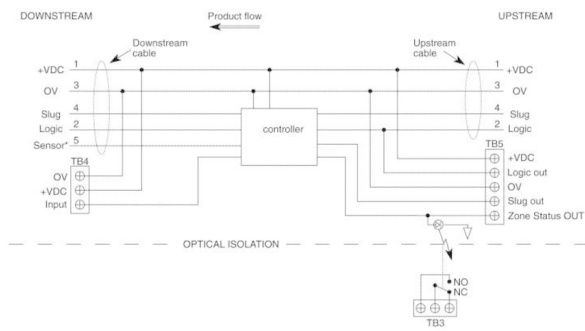

ZIM-2B2130

Interface modules

INTEGRATION MODULES AND ADAPTERS

SICK
Sensor Intelligence.

Ordering information

Type	Part no.
ZIM-2B2130	7029706

Other models and accessories → www.sick.com/Interface_modules

Detailed technical data

Features

Description	Zone Status interface module for WTR, 300mm upstream male cable 300mm downstream female cable
--------------------	---

Dimensional drawing (Dimensions in mm (inch))

Anschlusschema

PIN assignment