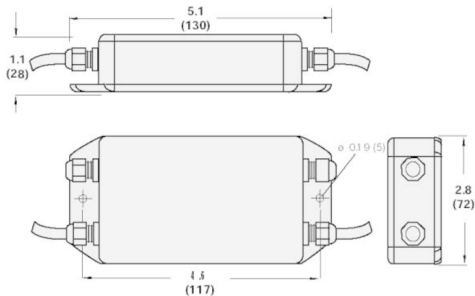

ZIM-2B2130

Interface modules

INTEGRATION MODULES AND ADAPTERS

SICK
Sensor Intelligence.

Ordering information

Type	Part no.
ZIM-2B2130	7029706

Other models and accessories → www.sick.com/Interface_modules

Detailed technical data

Features

Description	Zone Status interface module for WTR, 300mm upstream male cable 300mm downstream female cable
--------------------	---

Dimensional drawing (Dimensions in mm (inch))

Anschlusschema

PIN assignment