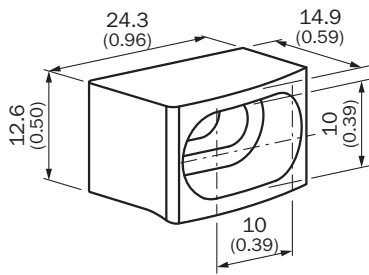

Dimensional drawing (Dimensions in mm (inch))