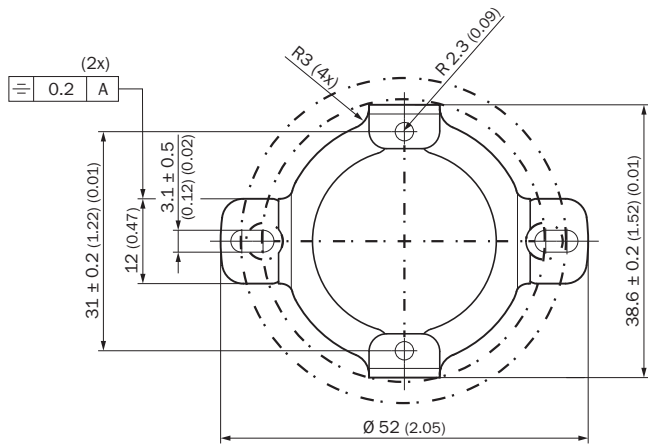

BEF-DS16-AHX

SICK
Sensor Intelligence.

Ordering information

Type	Part no.
BEF-DS16-AHX	2108615

Other models and accessories → www.sick.com/

Detailed technical data

Technical specifications

Accessory group	Flanges
Accessory family	Flange plates
Description	Standard stator coupling, AHS/AHM36

Dimensional drawing (Dimensions in mm (inch))

SICK AT A GLANCE

SICK is one of the leading manufacturers of intelligent sensors and sensor solutions for industrial applications. A unique range of products and services creates the perfect basis for controlling processes securely and efficiently, protecting individuals from accidents and preventing damage to the environment.