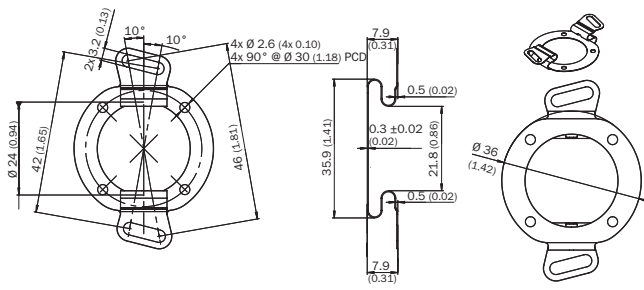

### Detailed technical data

#### Technical specifications

<b>Accessory group</b>	Mounting systems
<b>Accessory family</b>	Stator couplings
<b>Description</b>	Two-sided stator coupling, screw hole diameter 42 to 46 mm, slot width 3.2 mm

#### Features

<b>Description</b>	Two-sided stator coupling, screw hole diameter 42 to 46 mm, slot width 3.2 mm
--------------------	---

Dimensional drawing (Dimensions in mm (inch))