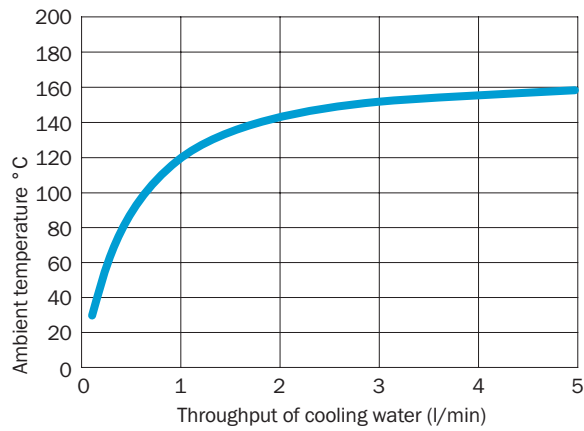

Features

Description	Water cooling plate
Specialty	2 pieces are required for operation
Material	Aluminum

Dimensional drawing (Dimensions in mm (inch))

① Hose nozzle R1/2"

Instruction for installation

① Temperature for cooling water 20 °C, water pressure max. 5 bar