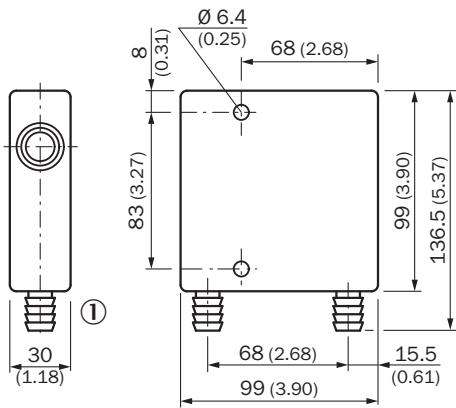

Technical specifications

Accessory group	Device protection and care
Accessory family	Cooling devices
Description	Water cooling plate
Specialty	2 pieces are required for operation
Material	Aluminum

Classifications

Features

Description	Water cooling plate
Specialty	2 pieces are required for operation
Material	Aluminum

Dimensional drawing (Dimensions in mm (inch))

① Hose nozzle R1/2"

Instruction for installation

① Temperature for cooling water 20 °C, water pressure max. 5 bar