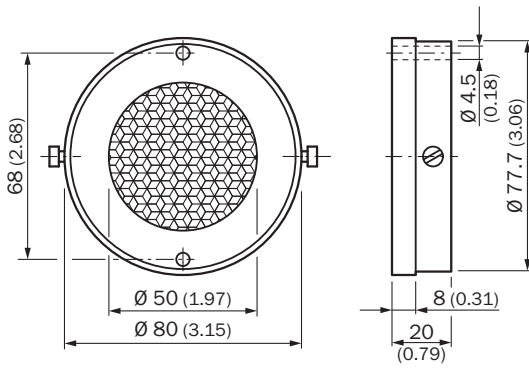

## Detailed technical data

### Technical specifications

<b>Accessory group</b>	Reflectors
<b>Accessory family</b>	Special reflectors
<b>Description</b>	High-temperature reflector, glass, screw connection
<b>Diameter</b>	80 mm
<b>Reflective area</b>	50 mm
<b>Mounting system type</b>	Screw-on, 2 hole mounting
<b>Ambient operating temperature</b>	≤ +300 °C
<b>Material</b>	Anodised Aluminium / borosilicate glass

## Dimensional drawing (Dimensions in mm (inch))