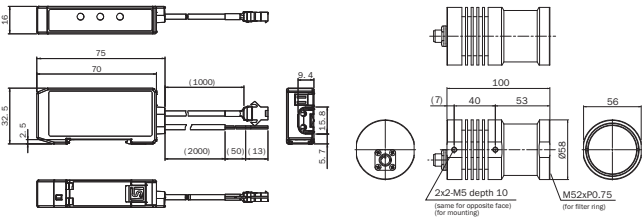

ETIM 8.0	EC000996
UNSPSC 16.0901	39101628

Dimensional drawing (Dimensions in mm (inch))