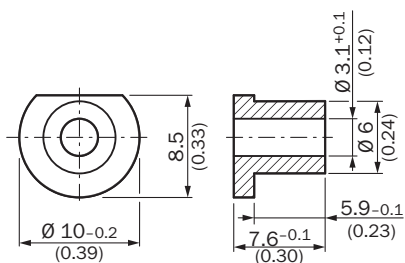

Ordering information

Type	Part no.
BEF-WK-RESOL1	2048827

Other models and accessories → www.sick.com/

Detailed technical data

Technical specifications

Accessory group	Other mounting accessories
Accessory family	Servo clamps
Items supplied	Without mounting hardware
Description	Servo clamp for shoulder clamping

Classifications

ECLASS 5.0	27279202
ECLASS 5.1.4	27279202
ECLASS 6.0	27279202
ECLASS 6.2	27279202
ECLASS 7.0	27279202
ECLASS 8.0	27279202
ECLASS 8.1	27279202
ECLASS 9.0	27273701
ECLASS 10.0	27273701
ECLASS 11.0	27273701
ECLASS 12.0	27273701
ETIM 5.0	EC002024
ETIM 6.0	EC002024
ETIM 7.0	EC002024
ETIM 8.0	EC002024
UNSPSC 16.0901	32131023

Dimensional drawing (Dimensions in mm (inch))