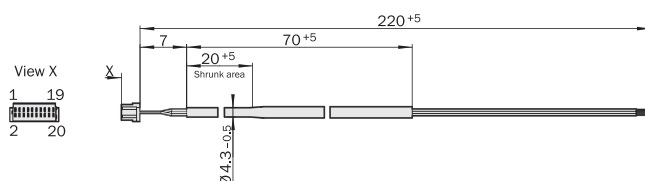

Detailed technical data

Technical specifications

Connection type head A	Female connector, stranded wire, 14-pin, straight
Connection type head B	Flying leads
Cable	0.2 m, 14-wire
Conductor cross section	0.15 mm ²
Shielding	Unshielded
Signal type	Incremental

Dimensional drawing (Dimensions in mm (inch))

PIN	Signal	Color
1	Z	Violet
2	Z-	Yellow
3	A	White
4	A-	Brown
5	B	Pink
6	B-	Black
7	R	White/green
8	R-	White/pink
9	S	White/yellow
10	S-	White/blue
11	T	White/grey
12	T-	White/red
13	U _S	Red
14	GND	Blue
15	U _S	-
16	GND	-
17	N.c.	-
18	SET	-
19	SDA	-
20	SCL	-