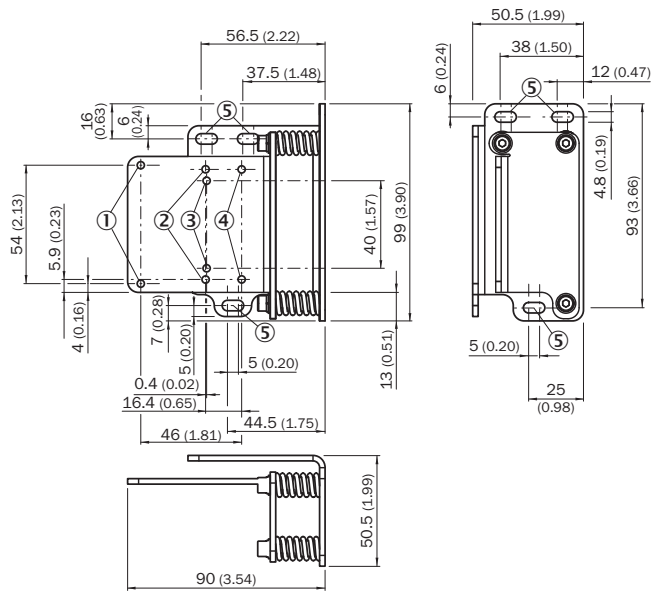

BEF-AH-DX50

SICK
Sensor Intelligence.

Illustration may differ

Ordering information

Type	Part no.
BEF-AH-DX50	2048397

Other models and accessories → www.sick.com/

Detailed technical data

Technical specifications

Accessory group	Terminal and alignment brackets
Accessory family	Alignment brackets
Material	Steel, zinc coated
Items supplied	Mounting hardware for the sensor included
Description	Alignment unit

Classifications

Dimensional drawing (Dimensions in mm (inch))

- ① Fixing hole for distance sensors Dx35, Dx50 and Dx50-2
- ② Mounting hole for distance sensors DT20 Hi
- ③ Fixing hole for Dx35 distance sensors
- ④ Fixing hole for distance sensors DT20 Hi, Dx50 and Dx50-2
- ⑤ Bracket fixing hole