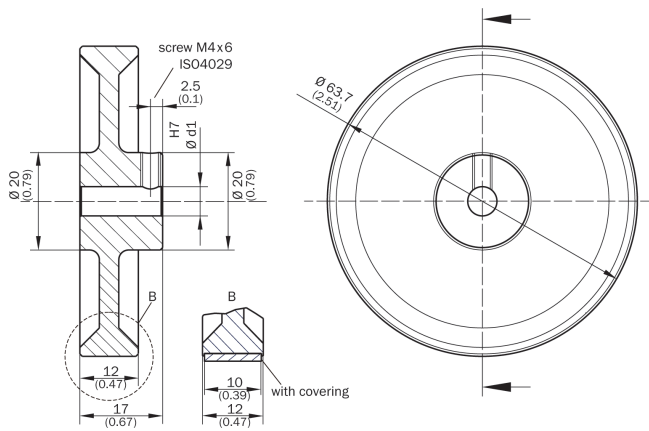

### Ordering information

Type	Part no.
BEF-MR10200APG	4084740

Other models and accessories → [www.sick.com/Measuring\\_wheels](http://www.sick.com/Measuring_wheels)

### Detailed technical data

#### Features

<b>Description</b>	Aluminum measuring wheel with ridged polyurethane surface for 10 mm solid shaft, circumference 200 mm
<b>Weight</b>	60 g
<b>Ambient operating temperature</b>	-30 °C +80 °C

Dimensional drawing (Dimensions in mm (inch))