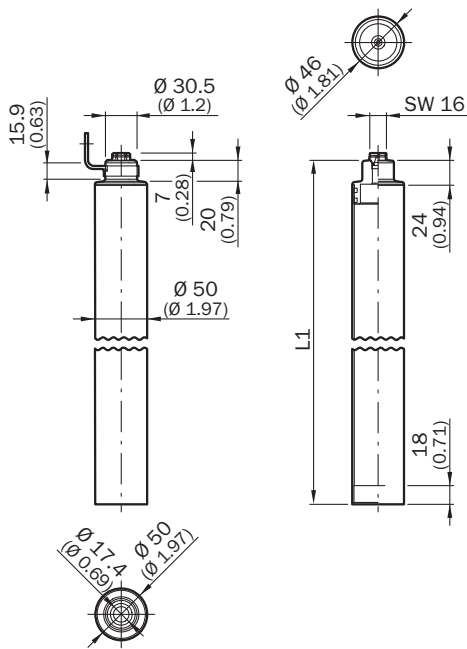

Protective housing spare part, deTec IP69K

Protective housing

DEVICE PROTECTION AND CARE

SICK
Sensor Intelligence.

Ordering information

Type	Part no.
Protective housing spare part, deTec IP69K	2096391

Other models and accessories → www.sick.com/Protective_housing

Detailed technical data

Technical specifications

Accessory group	Device protection and care
Accessory family	Protective housing
Description	Suitable for protective field height of 1,350 mm

Classifications

Features

Description	Suitable for protective field height of 1,350 mm
--------------------	--

Dimensional drawing (Dimensions in mm (inch))

	L	
300	397	
450	547	
600	698	
750	848	
900	998	
1,050	1,149	
1,200	1,299	
1,350	1,449	
1,500	1,599	
1,650	1,750	
1,800	1,900	
		L
2	500	757
3	400	1,058
4	300	1,158