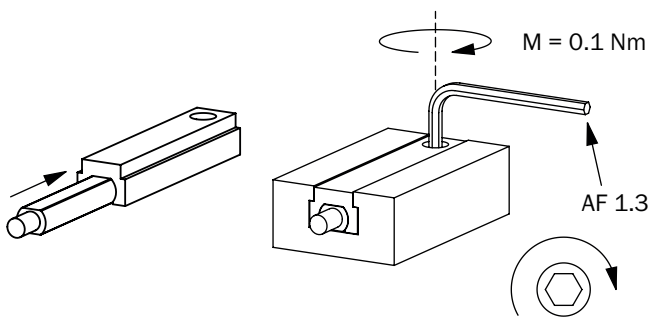

### Technical specifications

<b>Accessory group</b>	Brackets for cylinder sensors
<b>Accessory family</b>	For T-slot cylinders
<b>Material</b>	Plastic
<b>Description</b>	Preferred manufacturer slot Festo, SMC, Pneumax, Airtec
<b>Specialty</b>	Mounting bracket for mounting cylinder sensors
<b>Ambient operating temperature</b>	-20 °C ... +70 °C
<b>Usable for</b>	MPS-G MZC2 MZ2Q-C

Dimensional drawing (Dimensions in mm (inch))

Instruction for installation