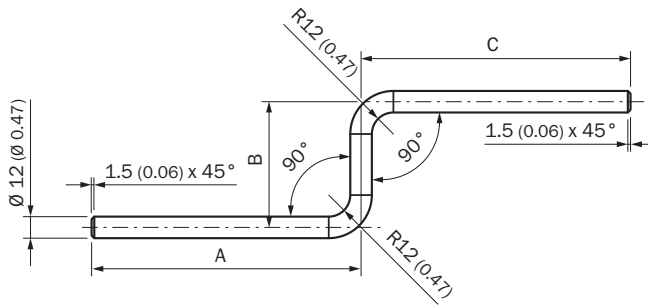

## Detailed technical data

### Technical specifications

<b>Accessory group</b>	Universal bar clamp systems
<b>Material</b>	Steel, zinc coated
<b>Items supplied</b>	Without mounting hardware
<b>Description</b>	Mounting bar, Z-shaped, 150 mm x 70 mm x 150 mm, steel

## Dimensional drawing (Dimensions in mm (inch))

- ① BEF-MS12Z-(N)A: A = 150 mm, B = 70 mm, C = 150 mm
- ② BEF-MS12Z-(N)B: A = 150 mm, B = 70 mm, C = 250 mm
- ③ BEF-MS12Z-(N)C: A = 100 mm, B = 150 mm, C = 200 mm