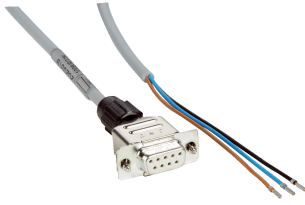

# YFDSA9-030XXXLEBX

Sensor/actuator cable

PLUG CONNECTORS AND CABLES

**SICK**  
Sensor Intelligence.

### Ordering information

Type	Part no.
YFDSA9-030XXXLEBX	2020319

Other models and accessories → [www.sick.com/Sensor\\_actuator\\_cable](http://www.sick.com/Sensor_actuator_cable)

#### Technical specifications

<b>Connection type head A</b>	Female connector, D-Sub, 9-pin, straight
<b>Connection type head B</b>	Flying leads
<b>Cable</b>	3 m, 3-wire
<b>Conductor cross section</b>	0.34 mm <sup>2</sup>
<b>Shielding</b>	Unshielded
<b>Signal type</b>	Serial