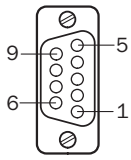

PIN assignment

- ② Brown
- ③ Blue
- ⑤ Black