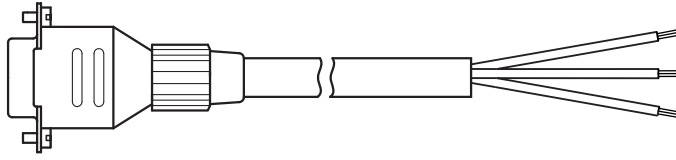

PIN assignment

- ② Brown
- ③ Blue
- ⑤ Black