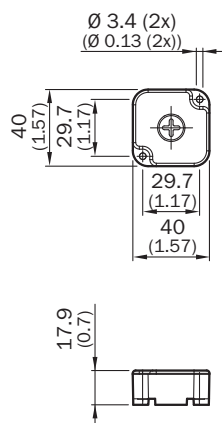

## Ordering information

Type	Part no.
TR10-RRU000	5329550

Other models and accessories → [www.sick.com/](http://www.sick.com/)

## Detailed technical data

## Dimensional drawing (Dimensions in mm (inch))