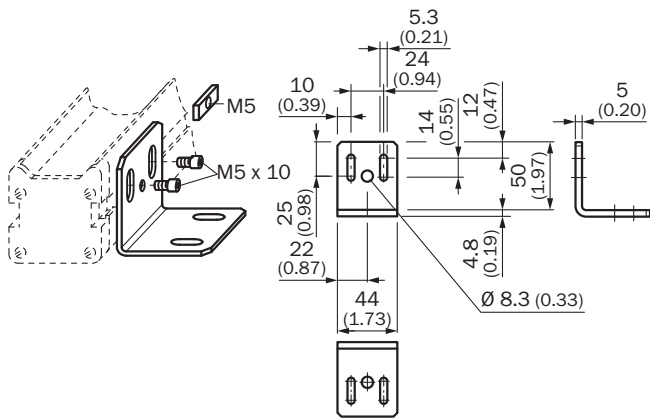

## Detailed technical data

### Technical specifications

<b>Accessory group</b>	Mounting brackets and plates
<b>Accessory family</b>	Mounting brackets
<b>Suitable for</b>	All protective field heights
<b>Packing unit</b>	4 pieces
<b>Description</b>	Mounting kit 1, mounting bracket, rigid, L-shaped, including fixing screws and washers

Dimensional drawing (Dimensions in mm (inch))

Instruction for installation

→ Befestigung an Maschine