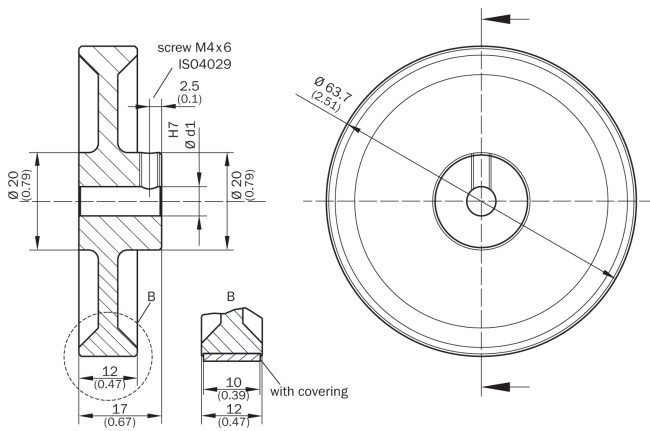

### Ordering information

Type	Part no.
BEF-MR06200APN	4084747

Other models and accessories → [www.sick.com/Measuring\\_wheels](http://www.sick.com/Measuring_wheels)

### Detailed technical data

#### Features

<b>Description</b>	Aluminum measuring wheel with studded polyurethane surface for 6 mm solid shaft, circumference 200 mm
<b>Weight</b>	+ 60 g
<b>Ambient operating temperature</b>	-30 °C +80 °C

Dimensional drawing (Dimensions in mm (inch))