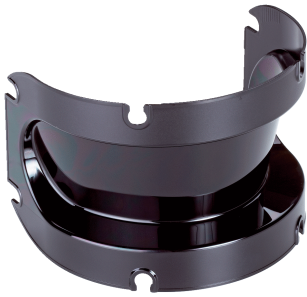

Front screen spare part set S3000

SICK
Sensor Intelligence.

Front screen spare part set S3000

Ordering information

Type	Part no.
Front screen spare part set S3000	2027180

Other models and accessories → www.sick.com/

Detailed technical data

Technical specifications

Accessory group	Spare parts
Description	Front screen replacement kit with replacement seal and screws

Classifications

ECLASS 5.0	27270991
ECLASS 5.1.4	27270991
ECLASS 6.0	27279102
ECLASS 6.2	27279102
ECLASS 7.0	27279102
ECLASS 8.0	27279102
ECLASS 8.1	27279102
ECLASS 9.0	27270991
ECLASS 10.0	27270991
ECLASS 11.0	27270991
ECLASS 12.0	27270991
ETIM 5.0	EC001855
ETIM 6.0	EC001855
ETIM 7.0	EC001855
ETIM 8.0	EC001855
UNSPSC 16.0901	32131023