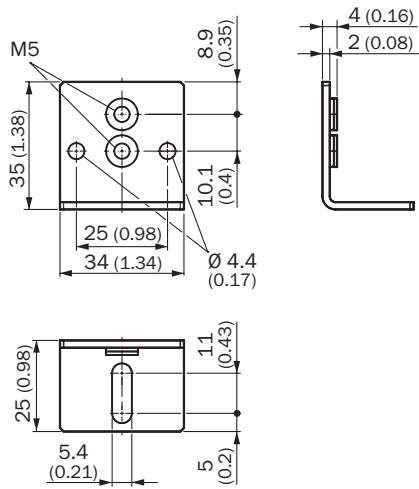

Dimensional drawing (Dimensions in mm (inch))