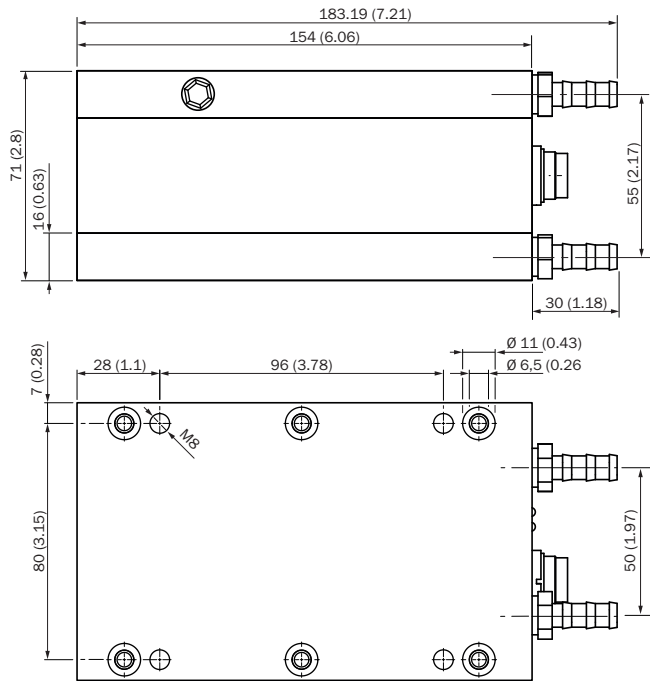

Dimensional drawing (Dimensions in mm (inch))