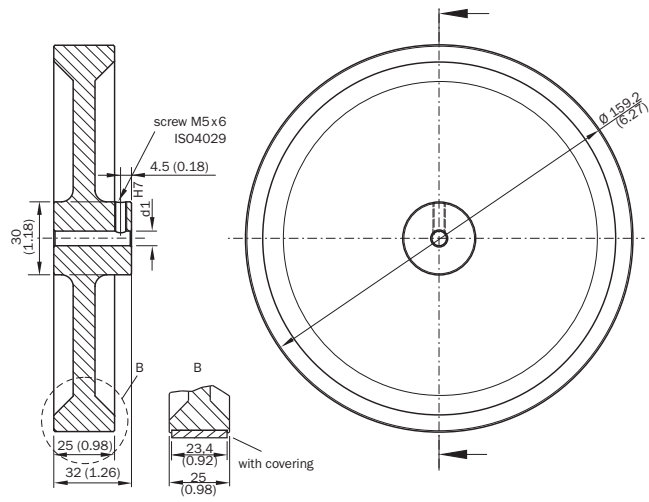

### Ordering information

Type	Part no.
BEF-MR10500AP	4084734

Other models and accessories → [www.sick.com/Measuring\\_wheels](http://www.sick.com/Measuring_wheels)

### Detailed technical data

#### Features

<b>Description</b>	Aluminum measuring wheel with smooth polyurethane surface for 10 mm solid shaft, circumference 500 mm
<b>Weight</b>	501 g
<b>Ambient operating temperature</b>	-30 °C +80 °C

Dimensional drawing (Dimensions in mm (inch))