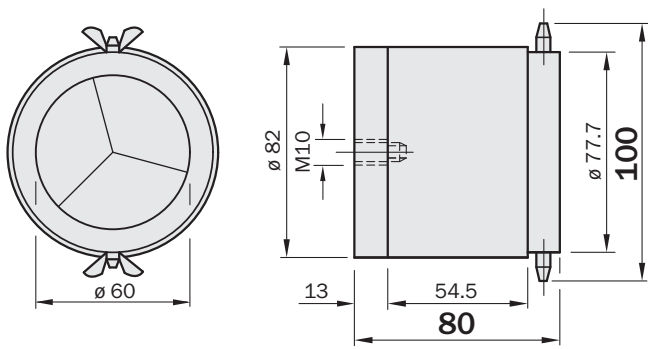

## Detailed technical data

### Technical specifications

<b>Accessory group</b>	Reflectors
<b>Accessory family</b>	Special reflectors
<b>Description</b>	Single triple glass reflector for high-temperature applications, screw connection
<b>Diameter</b>	60 mm
<b>Mounting system type</b>	Screw-on, 1 hole mounting
<b>Ambient operating temperature</b>	≤ +300 °C
<b>Material</b>	Aluminum (anodized) / glass

## Dimensional drawing (Dimensions in mm (inch))