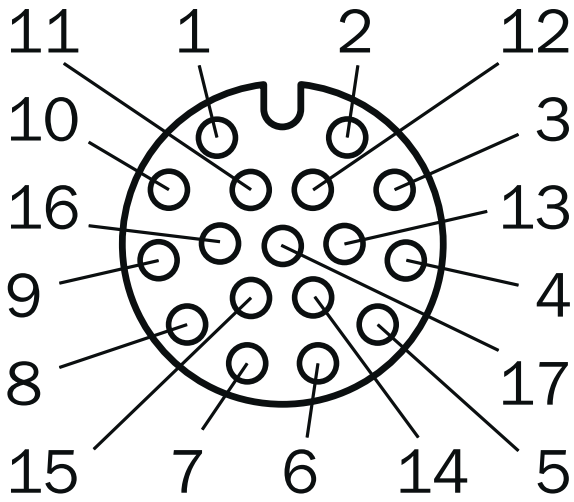

YF2Z1D-020XXMHDAC

SICK
Sensor Intelligence.

Ordering information

Type	Part no.
YF2Z1D-020XXXMHDAC	2055419

Other models and accessories → www.sick.com/

Detailed technical data

Technical specifications

Accessory group	Plug connectors and cables
Accessory family	Connection cables
Connection type head A	Female connector, M12, 17-pin, straight
Connection type head B	Male connector, D-Sub-HD, 15-pin, straight
Cable	2 m
Shielding	Shielded
Signal type	Power, serial, CAN, digital I/Os
Description	To connection module CDx (except CDB650)

PIN assignment

- ① Black
- ② Red
- ③ Pink
- ④ Gray
- ⑤ Turquoise/Light gray
- ⑥ Green
- ⑦ Yellow
- ⑧ Violet
- ⑨ White-black
- ⑩ White
- ⑪ Light blue
- ⑫ Blue
- ⑬ Brown
- ⑭ Orange
- ⑮ Red-black
- ⑯ n.c.
- ⑰ n.c.