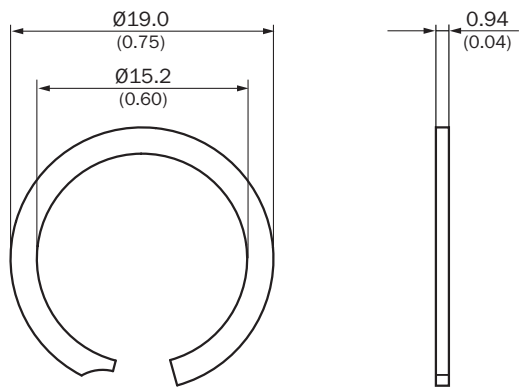

Dimensional drawing (Dimensions in mm (inch))

Circlip