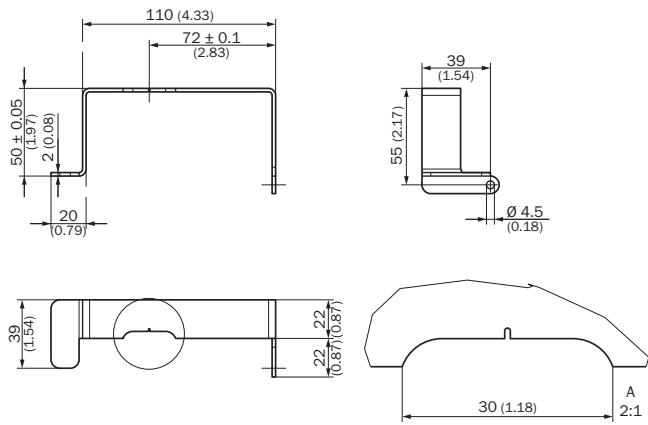

### Detailed technical data

#### Features

<b>Description</b>	Suitable for NCV50 / SPEETEC. Simplifies mounting of the SPEETEC at the right distance and angle to the surface. Packaging unit: 1 unit
<b>Items supplied</b>	Adjustment aid, screws for mounting the NCV50

**Dimensional drawing** (Dimensions in mm (inch))