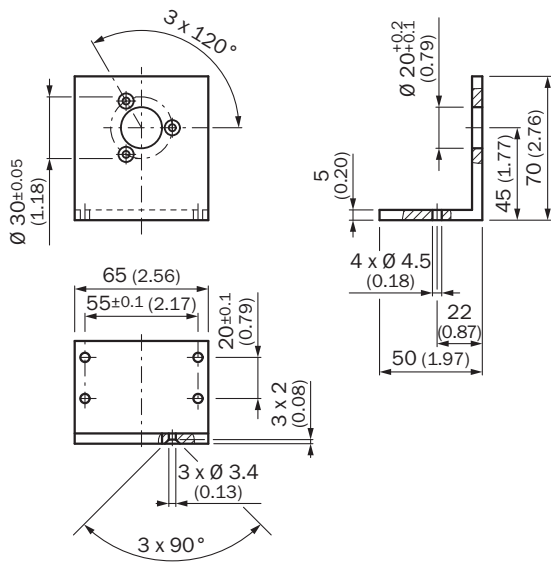

Dimensional drawing (Dimensions in mm (inch))