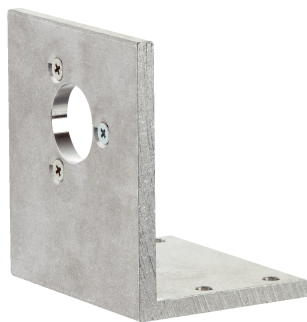

BEF-WF-20

Brackets

MOUNTING SYSTEMS

SICK
Sensor Intelligence.

Ordering information

Type	Part no.
BEF-WF-20	2066393

Other models and accessories → www.sick.com/Brackets

Detailed technical data

Technical specifications

Accessory group	Mounting systems
Accessory family	Brackets
Items supplied	Mounting kit for face mount flange included
Description	Mounting bracket for encoder with centering hub 20 mm, including mounting kit for face mount flange

Features

Accessory group	Mounting brackets and plates
Description	Mounting bracket for encoder with centering hub 20 mm, including mounting kit for face mount flange
Items supplied	Mounting kit for face mount flange included