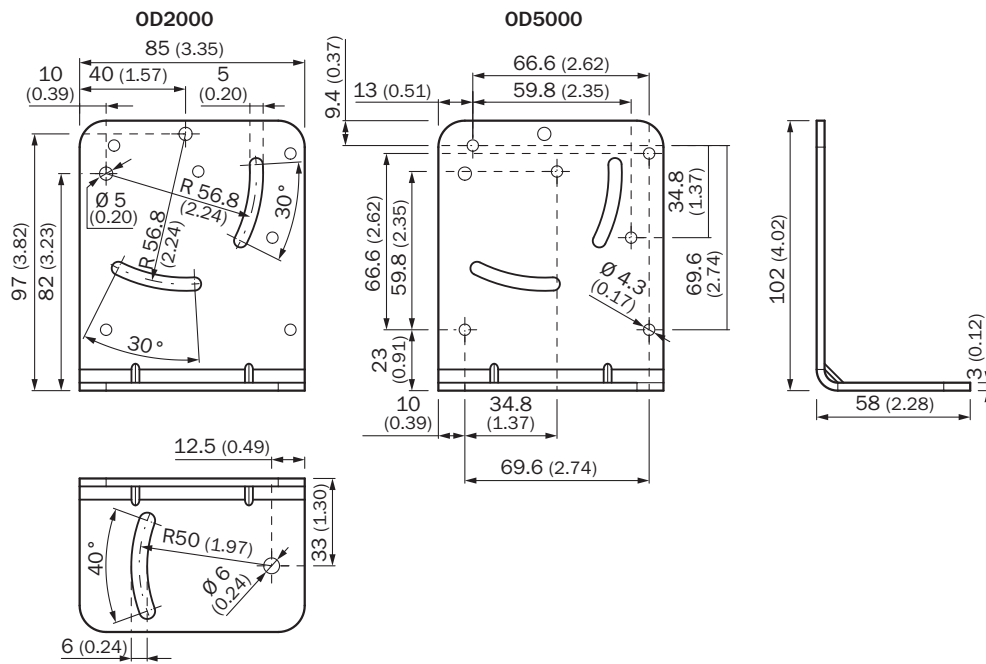

#### Technical specifications

<b>Accessory group</b>	Mounting systems
<b>Accessory family</b>	Brackets
<b>Material</b>	Stainless steel
<b>Description</b>	Stainless-steel mounting bracket

#### Features

<b>Accessory group</b>	Mounting brackets and plates
<b>Description</b>	Stainless-steel mounting bracket
<b>Material</b>	Stainless steel

Dimensional drawing (Dimensions in mm (inch))