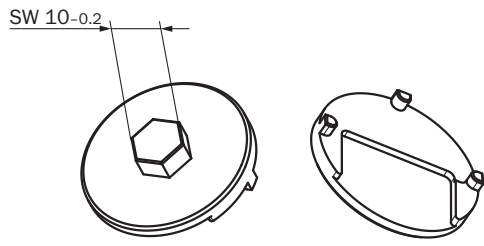

Features

Description	Mounting tools
Suitable for	Anschlussart T,,J,K

Dimensional drawing (Dimensions in mm (inch))

SICK AT A GLANCE

SICK is one of the leading manufacturers of intelligent sensors and sensor solutions for industrial applications. A unique range of products and services creates the perfect basis for controlling processes securely and efficiently, protecting individuals from accidents and preventing damage to the environment.