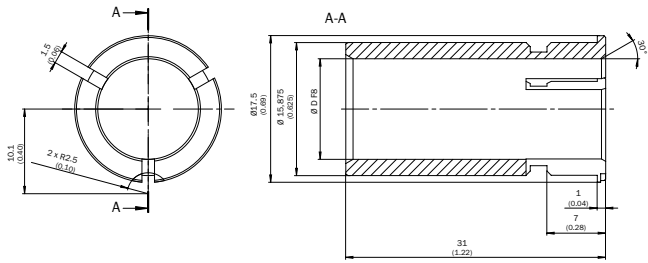

### Detailed technical data

#### Features

<b>Description</b>	Collet plastic (PEEK) insulated for hollow shaft, shaft diameter 6 mm, outer diameter 5/8" (15.875 mm)
<b>Material</b>	Plastic, PEEK
<b>Diameter</b>	15.875 mm

Dimensional drawing (Dimensions in mm (inch))