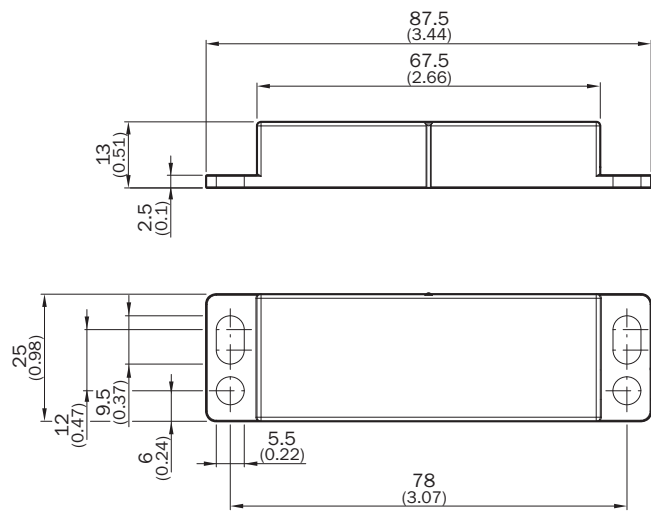

RE27-SK

SICK
Sensor Intelligence.

Ordering information

Type	Part no.
RE27-SK	1060295

Other models and accessories → www.sick.com/

Detailed technical data

Technical specifications

Accessory group	Actuators
Description	Replacement actuator for RE27-SxxxL
Weight	27 g

Dimensional drawing (Dimensions in mm (inch))

SICK AT A GLANCE

SICK is one of the leading manufacturers of intelligent sensors and sensor solutions for industrial applications. A unique range of products and services creates the perfect basis for controlling processes securely and efficiently, protecting individuals from accidents and preventing damage to the environment.