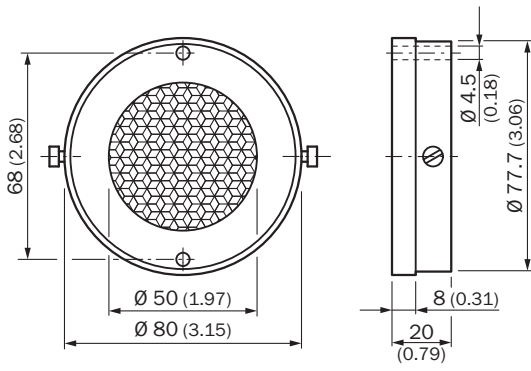

### Detailed technical data

#### Technical specifications

<b>Accessory group</b>	Reflectors
<b>Accessory family</b>	Special reflectors
<b>Description</b>	Oil-tight, resistant to solvents, screw connection
<b>Diameter</b>	80 mm
<b>Reflective area</b>	50 mm
<b>Mounting system type</b>	Screw-on, 2 hole mounting
<b>Ambient operating temperature</b>	-20 °C ... +65 °C
<b>Material</b>	Anodised Aluminium / borosilicate glass

Dimensional drawing (Dimensions in mm (inch))